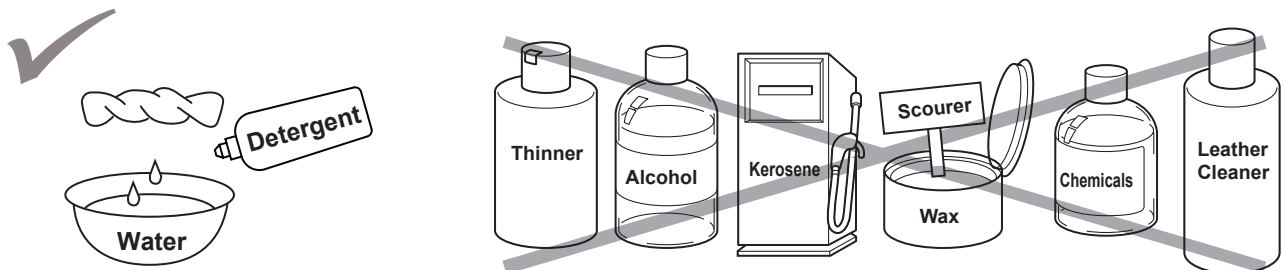

2.

3.

4.

5.

6.

Connect the power plug.

Connect the pipes (drainage, water and hot water pipe) to the water mains.

7.

8.

Largo -Massage function-

Massage function is available only for Largo Massage Edition.

Touch screen

Maintenance

TAKARA BELMONT
TAKARA BELMONT (UK) LTD.
BELMONT HOUSE, ONE ST.ANDREWS WAY, BOW
LONDON E3 3PA, UNITED KINGDOM
[http:// www.takarahairdressing.co.uk](http://www.takarahairdressing.co.uk)
TEL : +44 (0)20 7515 0333
Email : hairdressing@takara.co.uk