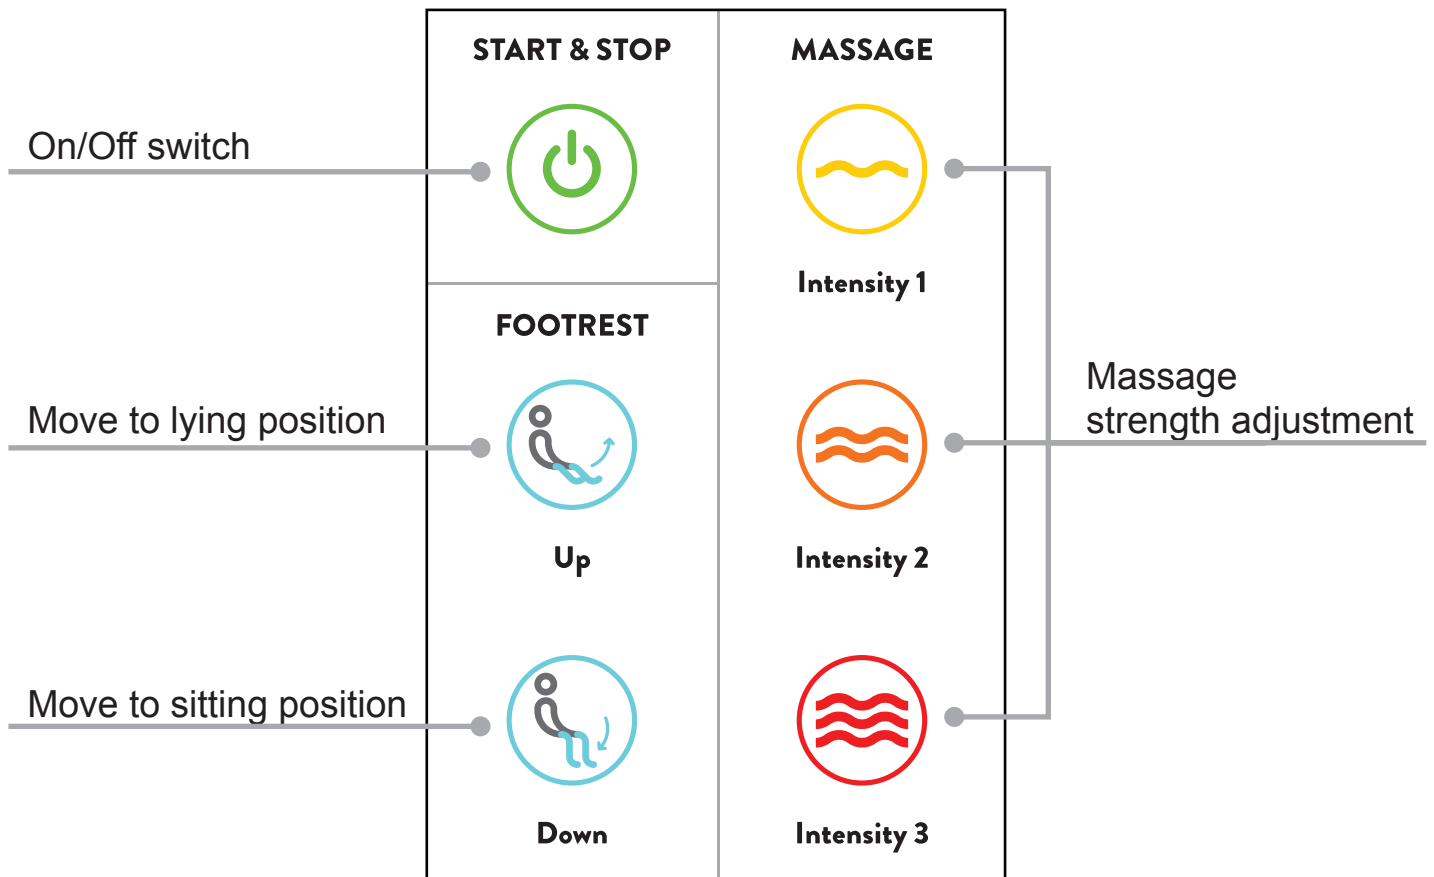

2.

3.

4.

5.

6.

Connect the power plug.

Connect the pipes (drainage, water and hot water pipe) to the water mains.

7.

8.

Largo -Massage function-

Massage function is available only for Largo Massage Edition.

Touch screen

Maintenance

TAKARA BELMONT
TAKARA BELMONT (UK) LTD.
BELMONT HOUSE, ONE ST.ANDREWS WAY, BOW
LONDON E3 3PA, UNITED KINGDOM
[http:// www.takarahairdressing.co.uk](http://www.takarahairdressing.co.uk)
TEL : +44 (0)20 7515 0333
Email : hairdressing@takara.co.uk