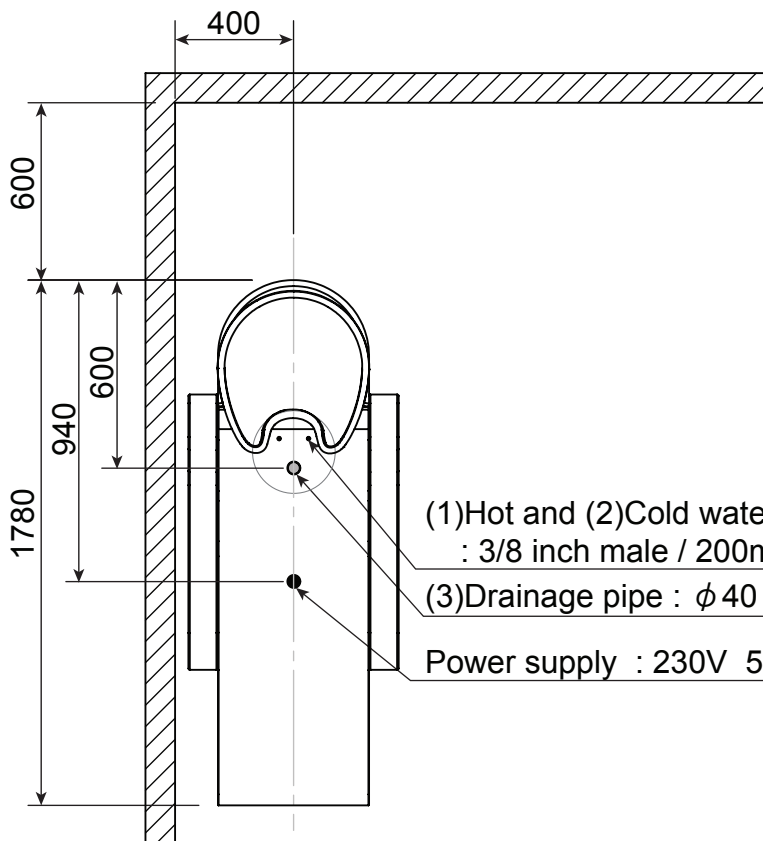

Epiphany **M**

Largo

Standard Edition / Massage Edition

• Customers must ask a professional plumber to install this product.

Dimensions [mm]

Power supply : 230V 50/60 Hz

83.5 kg -Without massage
90.0 kg -With massage

Plumbing / Power supply [mm]

Piping layout

(1) Hot and (2) Cold water pipe with stop valves
: 3/8 inch male / 200mm height

(3) Drainage pipe : ϕ 40 inner / 200mm height

Power supply : 230V 50/60 Hz

Parts list

x 2

x 4

x 2

x 2

x 2

x 1

Installation

1.