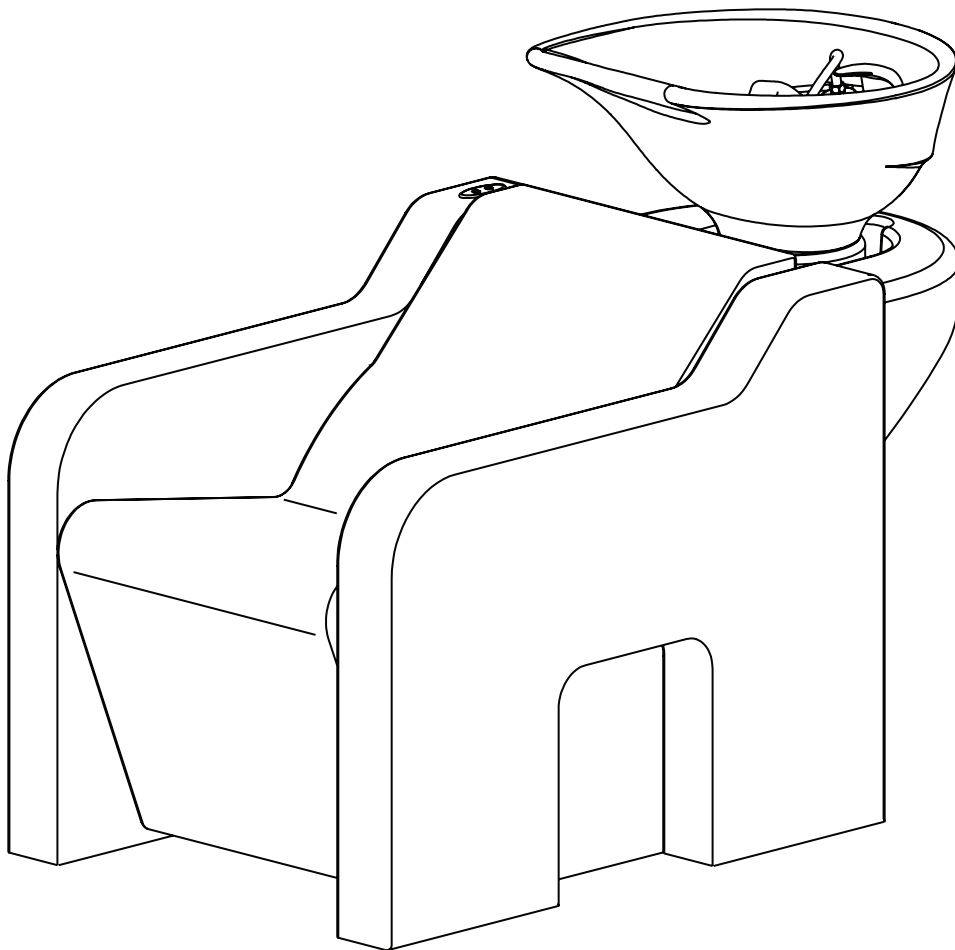

Epiphany **M**

Largo

Standard Edition / Massage Edition

• Customers must ask a professional plumber to install this product.

Dimensions [mm]

Power supply : 230V 50/60 Hz

83.5 kg -Without massage
90.0 kg -With massage

Plumbing / Power supply [mm]

Piping layout

(1) Hot and (2) Cold water pipe with stop valves
: 3/8 inch male / 200mm height

(3) Drainage pipe : ϕ 40 inner / 200mm height

Power supply : 230V 50/60 Hz

Parts list

x 2

x 4

x 2

x 2

x 2

x 1

Installation

1.