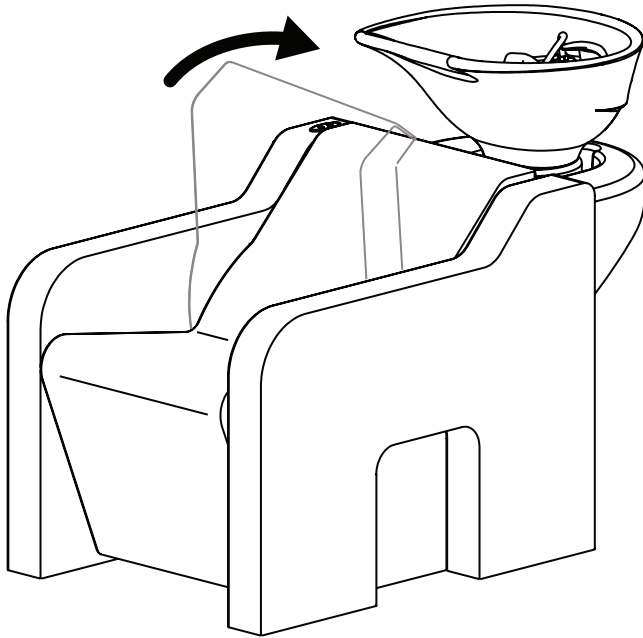

Plumbing / Power supply [mm]

Piping layout

(1) Hot and (2) Cold water pipe with stop valves
: 3/8 inch male / 200mm height

(3) Drainage pipe : ϕ 40 inner / 200mm height

Power supply : 230V 50/60 Hz

Parts list

x 2

x 4

x 2

x 2

x 2

x 1

Installation

1.

2.

3.

4.

5.

6.

Connect the power plug.

Connect the pipes (drainage, water and hot water pipe) to the water mains.

7.

8.

Largo -Massage function-

Massage function is available only for Largo Massage Edition.

Touch screen

Maintenance

TAKARA BELMONT
TAKARA BELMONT (UK) LTD.
BELMONT HOUSE, ONE ST.ANDREWS WAY, BOW
LONDON E3 3PA, UNITED KINGDOM
[http:// www.takarahairdressing.co.uk](http://www.takarahairdressing.co.uk)
TEL : +44 (0)20 7515 0333
Email : hairdressing@takara.co.uk