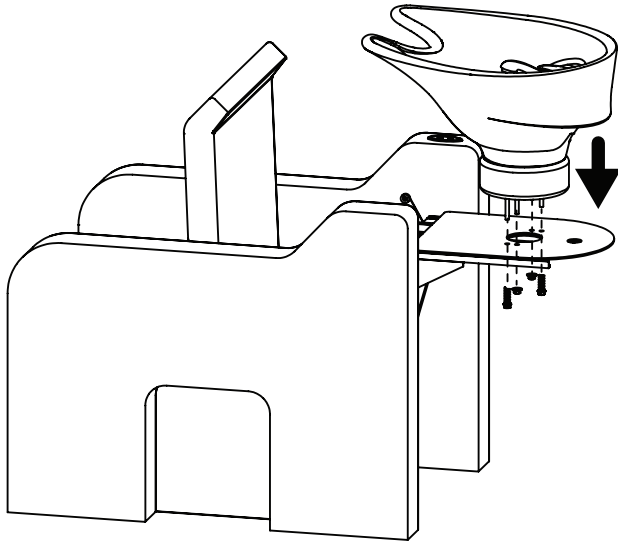

Plumbing / Power supply [mm]

Piping layout

(1) Hot and (2) Cold water pipe with stop valves
: 3/8 inch male / 200mm height

(3) Drainage pipe : ϕ 40 inner / 200mm height

Power supply : 230V 50/60 Hz

Parts list

x 2

x 4

x 2

x 2

x 2

x 1

Installation

1.

2.

3.

4.

5.

6.

Connect the power plug.

Connect the pipes (drainage, water and hot water pipe) to the water mains.

7.