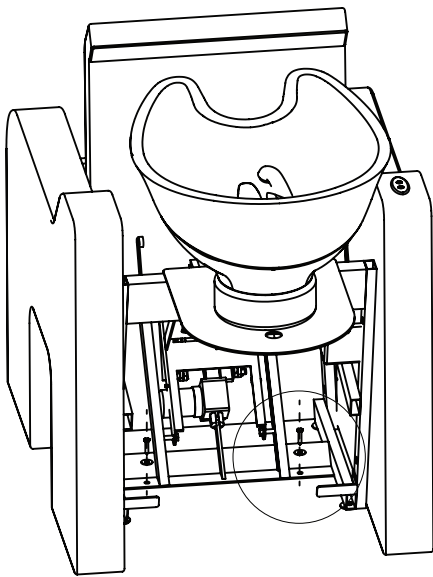

Plumbing / Power supply [mm]

Piping layout

(1) Hot and (2) Cold water pipe with stop valves
: 3/8 inch male / 200mm height

(3) Drainage pipe : ϕ 40 inner / 200mm height

Power supply : 230V 50/60 Hz

Parts list

x 2

x 4

x 2

x 2

x 2

x 1

Installation

1.

2.

3.

4.

5.

6.

Connect the power plug.

Connect the pipes (drainage, water and hot water pipe) to the water mains.

7.

8.

Largo -Massage function-

Massage function is available only for Largo Massage Edition.

Touch screen

Maintenance

TAKARA BELMONT
TAKARA BELMONT (UK) LTD.
BELMONT HOUSE, ONE ST.ANDREWS WAY, BOW
LONDON E3 3PA, UNITED KINGDOM
[http:// www.takarahairdressing.co.uk](http://www.takarahairdressing.co.uk)
TEL : +44 (0)20 7515 0333
Email : hairdressing@takara.co.uk