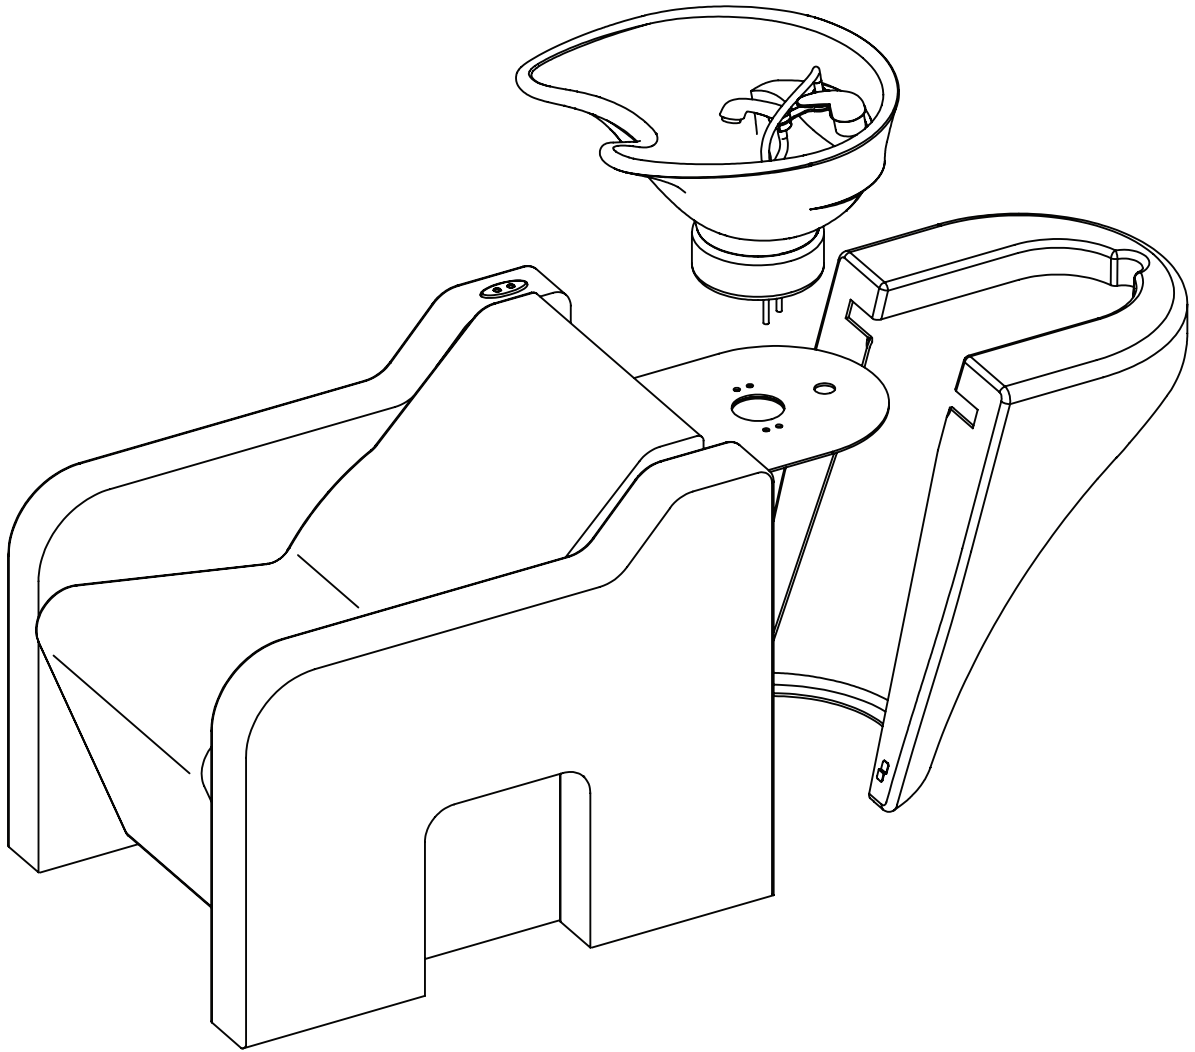

Epiphany **M**

Largo

Standard Edition / Massage Edition

• Customers must ask a professional plumber to install this product.

Dimensions [mm]

Power supply : 230V 50/60 Hz

83.5 kg -Without massage
90.0 kg -With massage

Plumbing / Power supply [mm]

Piping layout

(1) Hot and (2) Cold water pipe with stop valves
: 3/8 inch male / 200mm height

(3) Drainage pipe : ϕ 40 inner / 200mm height

Power supply : 230V 50/60 Hz

Parts list

x 2

x 4

x 2

x 2

x 2

x 1

Installation

1.

2.

3.

4.

5.

6.

Connect the power plug.

Connect the pipes (drainage, water and hot water pipe) to the water mains.

7.