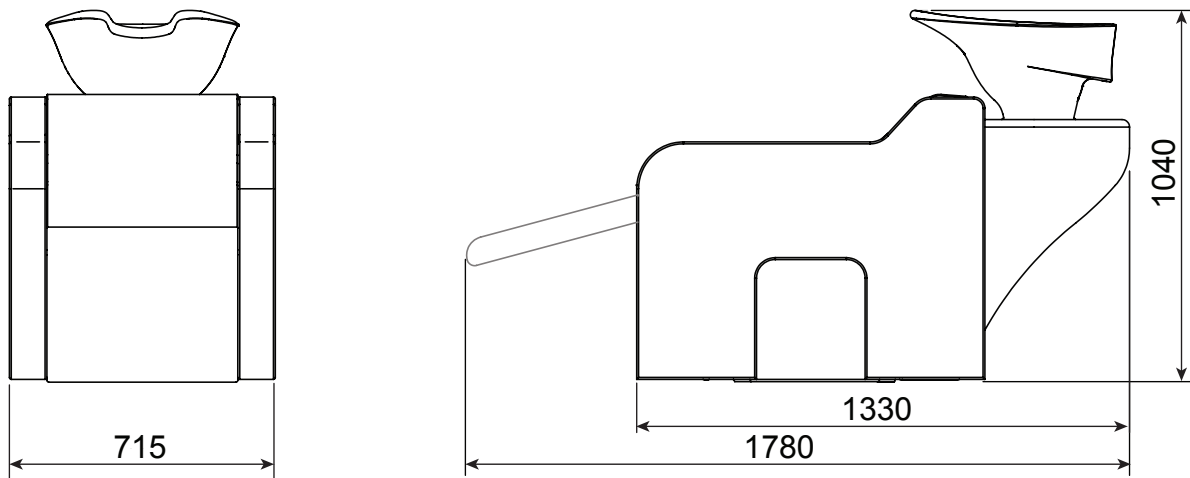

Epiphany **M**

Largo

Standard Edition / Massage Edition

• Customers must ask a professional plumber to install this product.

Dimensions [mm]

Power supply : 230V 50/60 Hz

83.5 kg -Without massage
90.0 kg -With massage

Plumbing / Power supply [mm]

Piping layout

(1) Hot and (2) Cold water pipe with stop valves
: 3/8 inch male / 200mm height

(3) Drainage pipe : ϕ 40 inner / 200mm height

Power supply : 230V 50/60 Hz

Parts list

x 2

x 4

x 2

x 2

x 2

x 1

Installation

1.