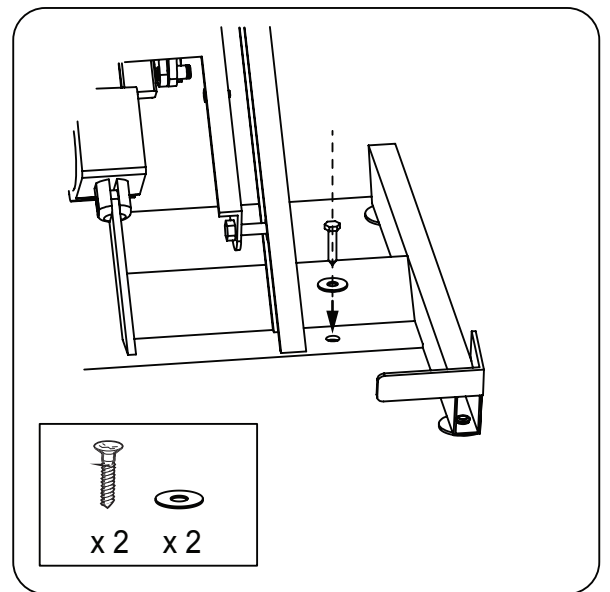

Plumbing / Power supply [mm]

Piping layout

(1) Hot and (2) Cold water pipe with stop valves
: 3/8 inch male / 200mm height

(3) Drainage pipe : ϕ 40 inner / 200mm height

Power supply : 230V 50/60 Hz

Parts list

2.

3.

4.

5.

6.

Connect the power plug.

Connect the pipes (drainage, water and hot water pipe) to the water mains.

7.

8.

Largo -Massage function-

Massage function is available only for Largo Massage Edition.

Touch screen

Maintenance

TAKARA BELMONT
TAKARA BELMONT (UK) LTD.
BELMONT HOUSE, ONE ST.ANDREWS WAY, BOW
LONDON E3 3PA, UNITED KINGDOM
[http:// www.takarahairdressing.co.uk](http://www.takarahairdressing.co.uk)
TEL : +44 (0)20 7515 0333
Email : hairdressing@takara.co.uk