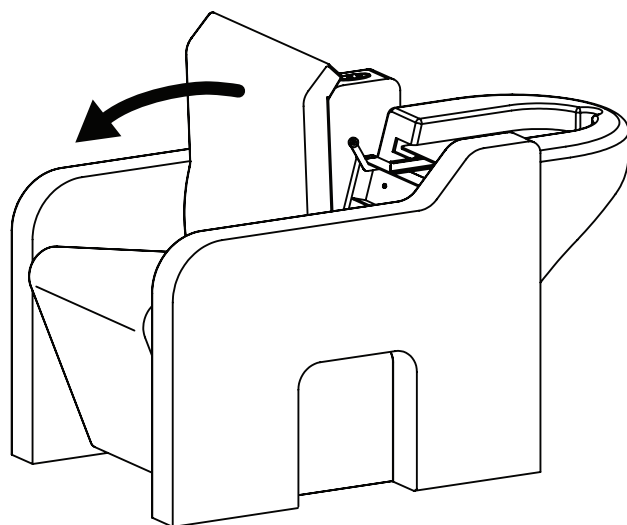

Plumbing / Power supply [mm]

Piping layout

(1) Hot and (2) Cold water pipe with stop valves
: 3/8 inch male / 200mm height

(3) Drainage pipe : ϕ 40 inner / 200mm height

Power supply : 230V 50/60 Hz

Parts list

x 2

x 4

x 2

x 2

x 2

x 1

Installation

1.