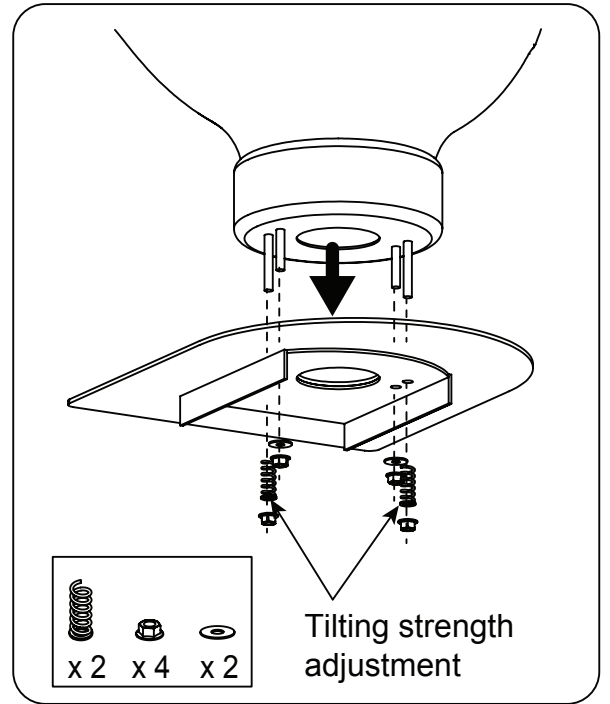

Plumbing / Power supply [mm]

Piping layout

(1) Hot and (2) Cold water pipe with stop valves
: 3/8 inch male / 200mm height

(3) Drainage pipe : ϕ 40 inner / 200mm height

Power supply : 230V 50/60 Hz

Parts list

x 2

x 4

x 2

x 2

x 2

x 1

Installation

1.

2.

3.

4.

5.

6.

Connect the power plug.

Connect the pipes (drainage, water and hot water pipe) to the water mains.

7.