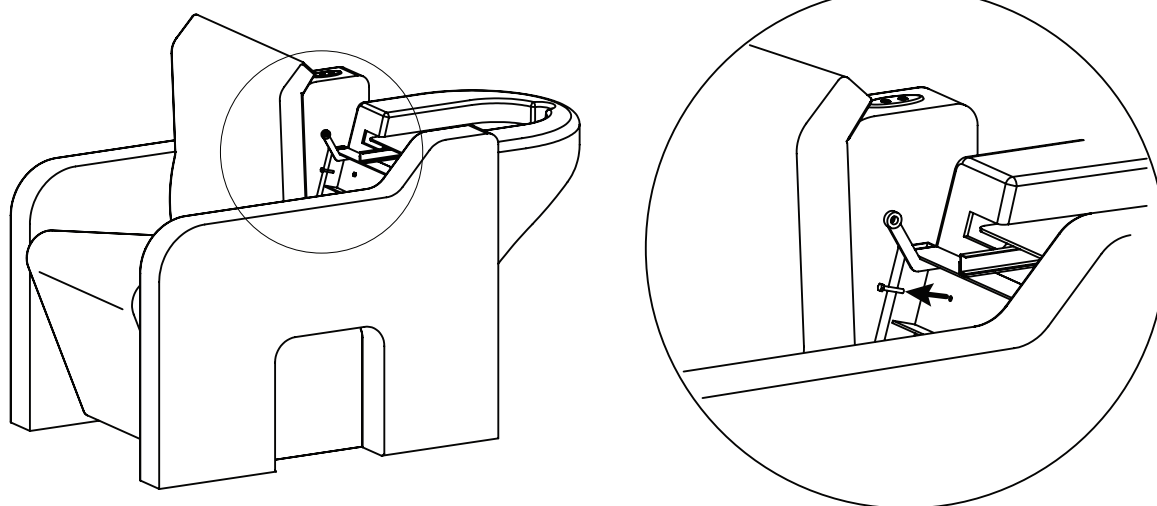

Plumbing / Power supply [mm]

Piping layout

(1) Hot and (2) Cold water pipe with stop valves
: 3/8 inch male / 200mm height

(3) Drainage pipe : ϕ 40 inner / 200mm height

Power supply : 230V 50/60 Hz

Parts list

x 2

x 4

x 2

x 2

x 2

x 1

Installation

1.

2.

3.

4.

5.

6.

Connect the power plug.

Connect the pipes (drainage, water and hot water pipe) to the water mains.

7.