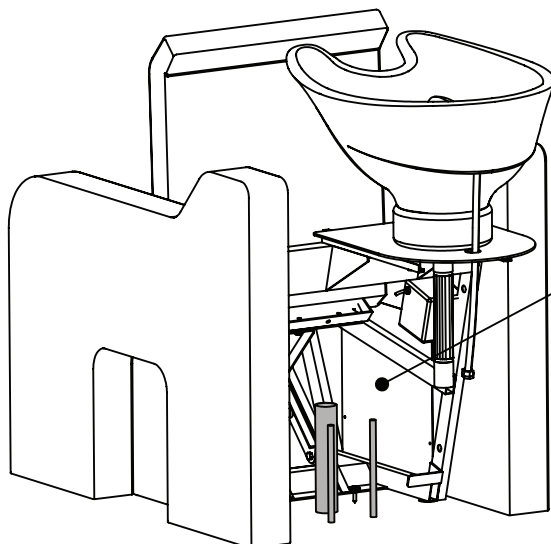

Plumbing / Power supply [mm]

Piping layout

(1) Hot and (2) Cold water pipe with stop valves
: 3/8 inch male / 200mm height

(3) Drainage pipe : ϕ 40 inner / 200mm height

Power supply : 230V 50/60 Hz

Parts list

x 2

x 4

x 2

x 2

x 2

x 1

Installation

1.

2.

3.

4.

5.

6.

Connect the power plug.

Connect the pipes (drainage, water and hot water pipe) to the water mains.

7.

8.

Largo -Massage function-

Massage function is available only for Largo Massage Edition.

Touch screen

Maintenance

TAKARA BELMONT
TAKARA BELMONT (UK) LTD.
BELMONT HOUSE, ONE ST.ANDREWS WAY, BOW
LONDON E3 3PA, UNITED KINGDOM
[http:// www.takarahairdressing.co.uk](http://www.takarahairdressing.co.uk)
TEL : +44 (0)20 7515 0333
Email : hairdressing@takara.co.uk