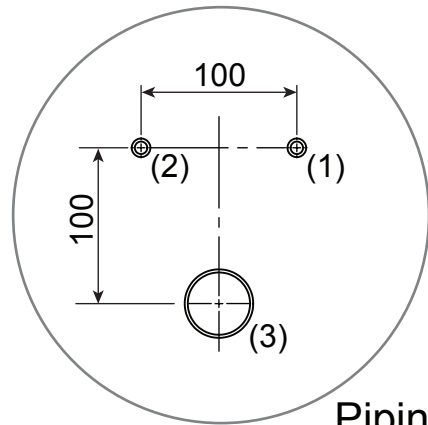

Epiphany **M**

Largo

Standard Edition / Massage Edition

• Customers must ask a professional plumber to install this product.

Dimensions [mm]

Power supply : 230V 50/60 Hz

83.5 kg -Without massage
90.0 kg -With massage

Plumbing / Power supply [mm]

Piping layout

(1) Hot and (2) Cold water pipe with stop valves
: 3/8 inch male / 200mm height

(3) Drainage pipe : ϕ 40 inner / 200mm height

Power supply : 230V 50/60 Hz

Parts list

x 2

x 4

x 2

x 2

x 2

x 1

Installation

1.