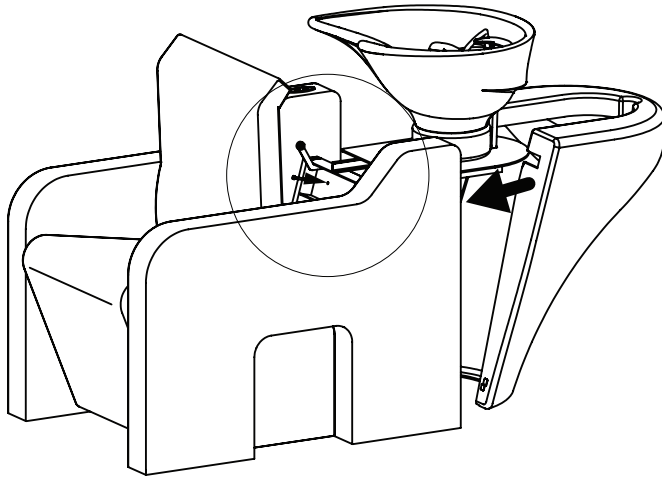

Plumbing / Power supply [mm]

Piping layout

(1) Hot and (2) Cold water pipe with stop valves
: 3/8 inch male / 200mm height

(3) Drainage pipe : ϕ 40 inner / 200mm height

Power supply : 230V 50/60 Hz

Parts list

2.

3.

4.

5.

6.

Connect the power plug.

Connect the pipes (drainage, water and hot water pipe) to the water mains.

7.

8.

Largo -Massage function-

Massage function is available only for Largo Massage Edition.

Touch screen

Maintenance

TAKARA BELMONT
TAKARA BELMONT (UK) LTD.
BELMONT HOUSE, ONE ST.ANDREWS WAY, BOW
LONDON E3 3PA, UNITED KINGDOM
[http:// www.takarahairdressing.co.uk](http://www.takarahairdressing.co.uk)
TEL : +44 (0)20 7515 0333
Email : hairdressing@takara.co.uk